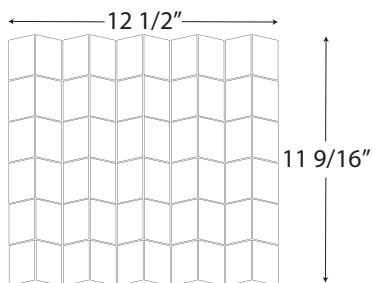

Shapes All sizes 3mm thick (available mesh mounted only)

Camino 1 7/8 x 1 1/8
(1 Sq. Ft./Sheet)
6 rows/sheet

Ethos 1 3/4 x 1
(.88 Sq. Ft./Sheet)
6 rows/sheet

Gable 4 1/4 x 3/4
(.85 Sq. Ft./Sheet)
10 rows/sheet