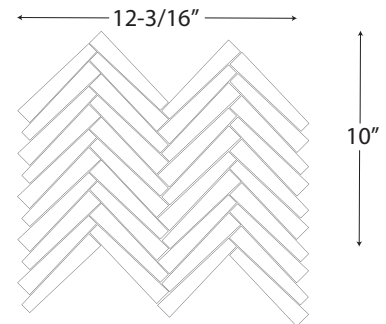

Shapes All sizes 3mm thick (available mesh mounted only)

Camino 1 7/8 x 1 1/8
(1 Sq. Ft./Sheet)
6 rows/sheet

Ethos 1 3/4 x 1
(.88 Sq. Ft./Sheet)
6 rows/sheet

Gable 4 1/4 x 3/4
(.85 Sq. Ft./Sheet)
10 rows/sheet