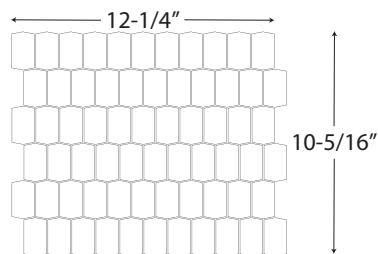

Shapes All sizes 3mm thick (available mesh mounted only)

Camino 1 7/8 x 1 1/8
(1 Sq. Ft./Sheet)
6 rows/sheet

Ethos 1 3/4 x 1
(.88 Sq. Ft./Sheet)
6 rows/sheet

Gable 4 1/4 x 3/4
(.85 Sq. Ft./Sheet)
10 rows/sheet