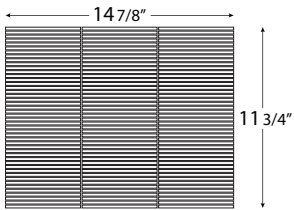

# ASTORIA

market-collection.com

**Sizes** All field sizes 8mm thick (Flute 4mm)

3x6 (8 pcs/Sq. Ft.)

3x9 (5.5 pcs/Sq. Ft.)

6x12 (2 pcs/Sq. Ft.)

Stir Stick Trim 1/4 x 12

Flute Stacked 3/16 x 4 7/8  
(1.21 Sq. Ft./ Sheet)  
46 rows/sheet

Flute Herringbone 3/16 x 4 7/8  
(.83 Sq. Ft./Sheet)  
24 rows/sheet

Highball 6 7/8 x 2 1/4  
(1.01 Sq. Ft./Sheet)

Tumbler 4 1/2 x 2 1/2  
(1.03 Sq. Ft./Sheet)

Available mesh mounted only