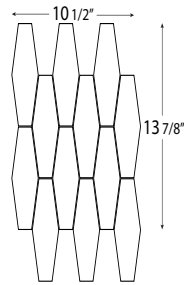

# ASTORIA

market-collection.com

**Sizes** All field sizes 8mm thick (Flute 4mm)

3x6 (8 pcs/Sq. Ft.)

3x9 (5.5 pcs/Sq. Ft.)

6x12 (2 pcs/Sq. Ft.)

Stir Stick Trim 1/4 x 12

Flute Stacked 3/16 x 4 7/8  
(1.21 Sq. Ft./ Sheet)  
46 rows/sheet

Flute Herringbone 3/16 x 4 7/8  
(.83 Sq. Ft./Sheet)  
24 rows/sheet

Highball 6 7/8 x 2 1/4  
(1.01 Sq. Ft./Sheet)

Tumbler 4 1/2 x 2 1/2  
(1.03 Sq. Ft./Sheet)

Available mesh mounted only