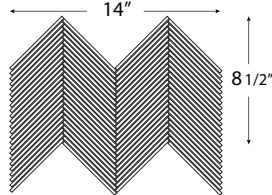

# ASTORIA

market-collection.com

**Sizes** All field sizes 8mm thick (Flute 4mm)

3x6 (8 pcs/Sq. Ft.)

3x9 (5.5 pcs/Sq. Ft.)

6x12 (2 pcs/Sq. Ft.)

Stir Stick Trim 1/4 x 12

Flute Stacked 3/16 x 4 7/8  
(1.21 Sq. Ft./ Sheet)  
46 rows/sheet

Flute Herringbone 3/16 x 4 7/8  
(.83 Sq. Ft./Sheet)  
24 rows/sheet

Highball 6 7/8 x 2 1/4  
(1.01 Sq. Ft./Sheet)

Tumbler 4 1/2 x 2 1/2  
(1.03 Sq. Ft./Sheet)

Available mesh mounted only