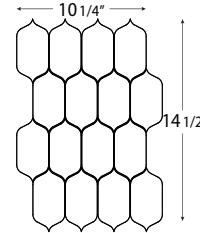

# ASTORIA

market-collection.com

**Sizes** All field sizes 8mm thick (Flute 4mm)

3x6 (8 pcs/Sq. Ft.)

3x9 (5.5 pcs/Sq. Ft.)

6x12 (2 pcs/Sq. Ft.)

Stir Stick Trim 1/4 x 12

Flute Stacked 3/16 x 4 7/8  
(1.21 Sq. Ft./ Sheet)  
46 rows/sheet

Flute Herringbone 3/16 x 4 7/8  
(.83 Sq. Ft./Sheet)  
24 rows/sheet

Highball 6 7/8 x 2 1/4  
(1.01 Sq. Ft./Sheet)

Tumbler 4 1/2 x 2 1/2  
(1.03 Sq. Ft./Sheet)

Available mesh mounted only